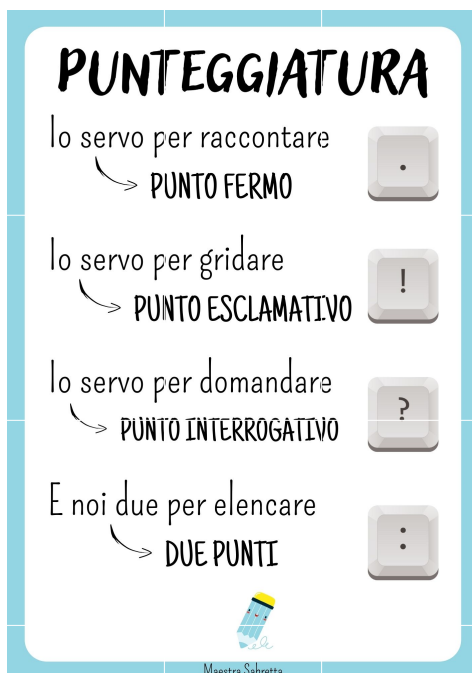

Your settings for this Block Poster are:

Pages Wide

3

Orientation

PORTRAIT

Paper Format

LETTER

Border Setting

With Borders

You can find tips on printing, assembling and putting up your poster at [www.blockposters.com](http://www.blockposters.com)

Enjoy your Block Poster!

# PUNTI

lo servo p

→ p

**TEGGIATI**

per raccontare

**UNTO FERMO**